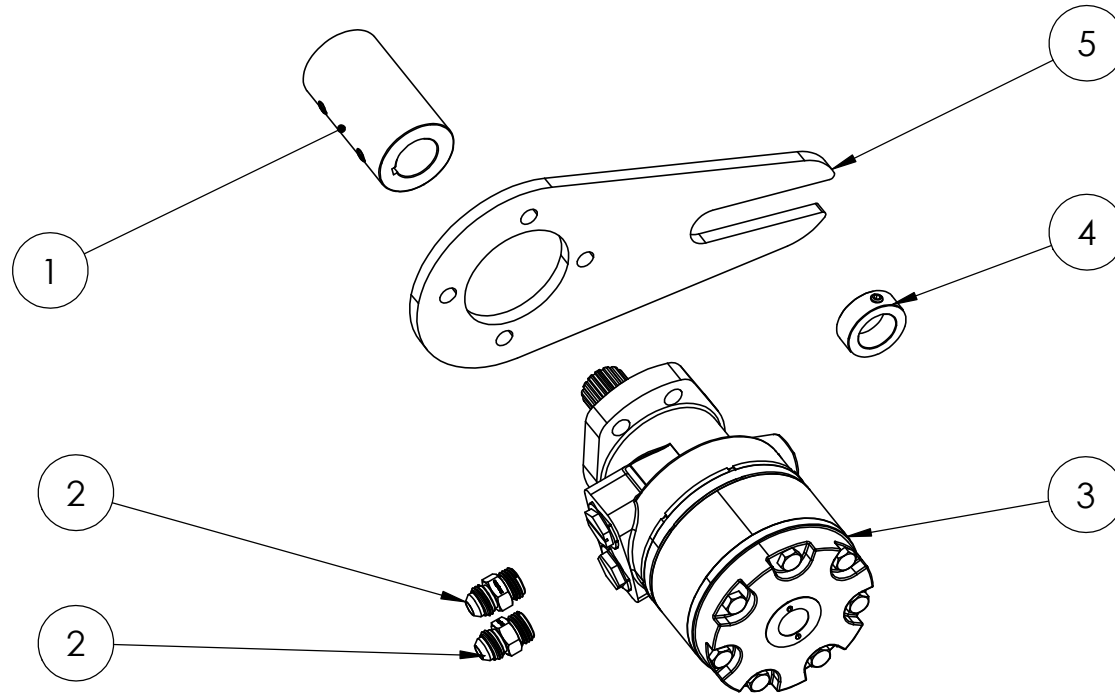

4

3

2

1

Section 5 Diagram
Drive Motor Assembly

CART-AWAY

Cart-Away Concrete Systems

Parts Catalog
Customer Service Hot Line
800-909-9809

Mini Belt Loader

4

3

2

1

Section 5 Parts
Drive Motor Assembly

CART-AWAY

Cart-Away Concrete Systems

Parts Catalog
Customer Service Hot Line
800-909-9809

Mini Belt Loader

ITEM NO.	PART NUMBER	DESCRIPTION	QTY.
1	M401	1 1/4 Coupling	1
2	H151	Hydraulic Adapter	2
3	H307	Hydraulic Motor	1
4	N701	Clamp Collar	1
5	C312	Torque Plate	1