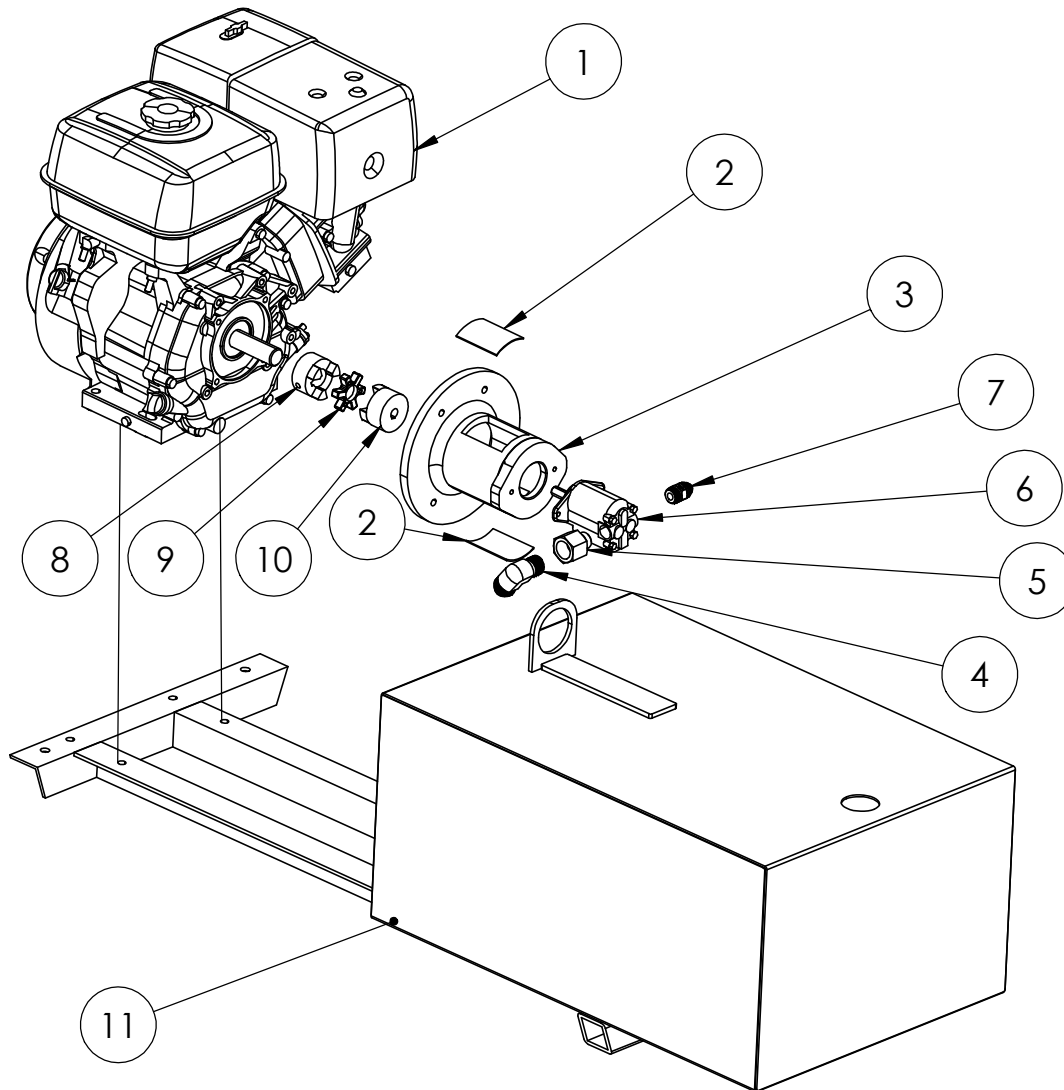

4

3

2

1

Section 2 Diagram
Engine & Pump Assembly

CART -AWAY

Cart-Away Concrete Systems

Parts Catalog
Customer Service Hot Line
800-909-9809

MBL- Mini Belt Loader

4

3

2

1

D

D

C

C

B

B

A

A

Section 2 Parts
Engine & Pump Assembly

CART-AWAY
Cart-Away Concrete Systems

Parts Catalog
Customer Service Hot Line
800-909-9809

MBL- Mini Belt Loader

ITEM NO.	PART NUMBER	DESCRIPTION	QTY.
1	M600	Honda 11 HP Engine	1
2	M575	Bell Housing Cover	2
3	M450	Bell Housing	1
4	H186	Hydraulic 90 Adapter	1
5	H120	Hydraulic Bushing	1
6	H364	Hydraulic Pump	1
7	H153	Hydraulic Adapter	1
8	M420	Engine Coupling	1
9	M410	Coupling Spider	1
10	M421	Pump Coupling	1
11	Powerpack Steelwork	Powerpack Steelwork	1