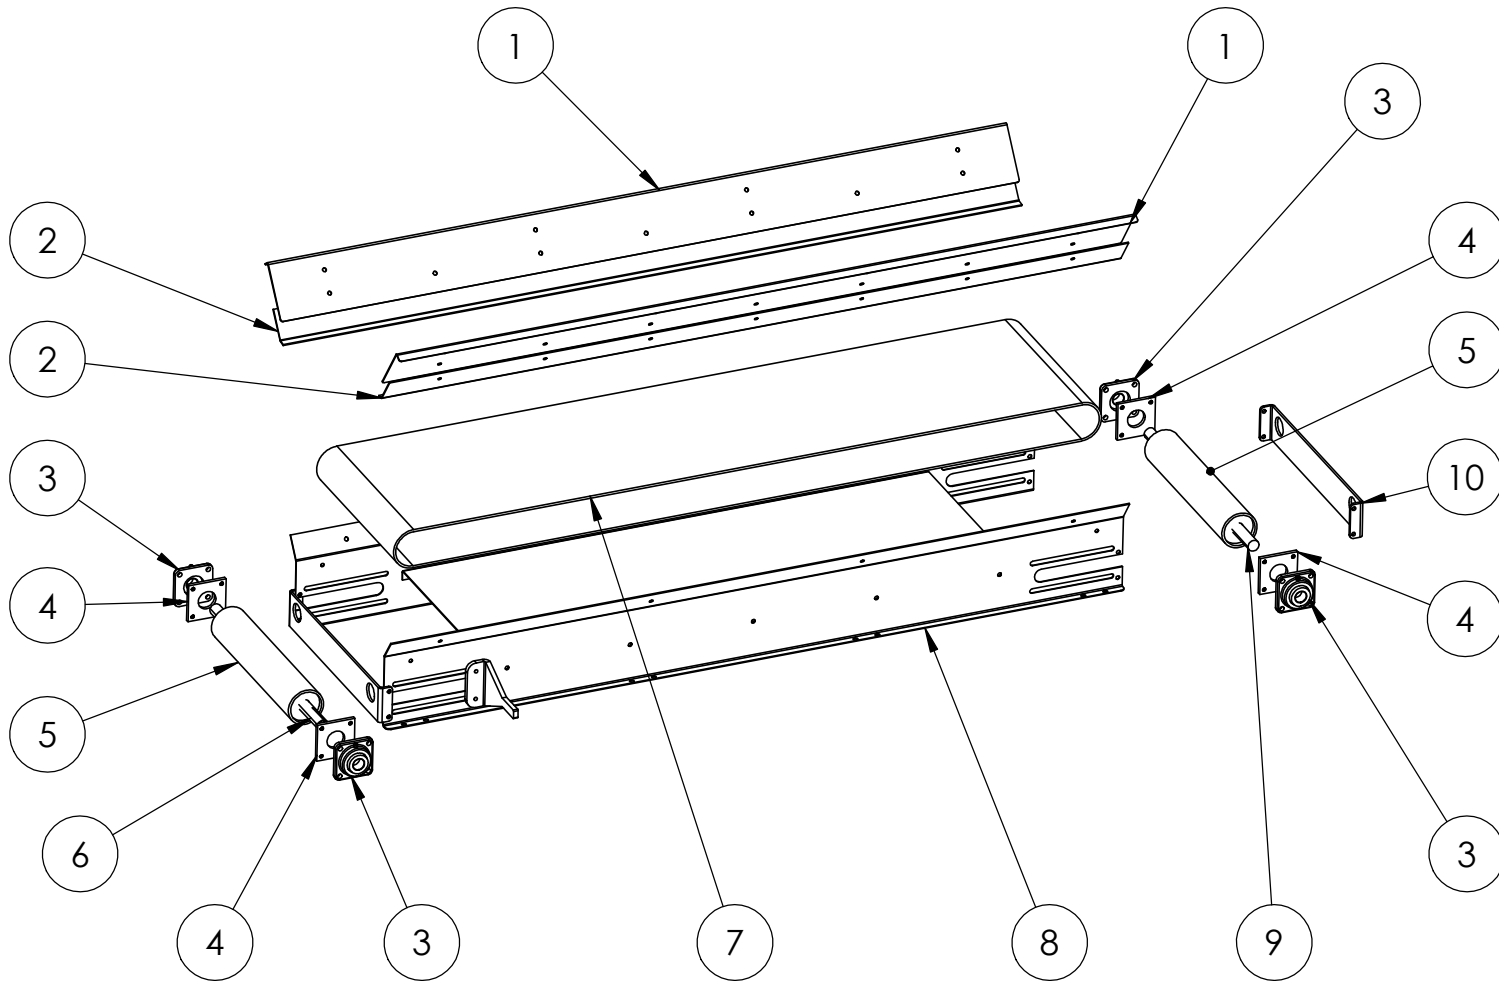

## MBL - Mini Belt Loader

Conveyor Assembly  
Section 1

Engine & Pump Assembly  
Section 2

Drive Motor Assembly  
Section 5

Hydraulic Tank Assembly  
Section 3

Leg Assembly  
Section 4

**Mini Belt Loader**

## Mini Belt Loader

BOM Table

| ITEM NO. | PART NUMBER    | DESCRIPTION           | QTY. |
|----------|----------------|-----------------------|------|
| 1        | C981           | Wing Wall             | 2    |
| 2        | CCL Skirtboard | Rubber Skirtboard     | 2    |
| 3        | M310           | Flange Bearing        | 4    |
| 4        | CCL-107        | Flange Bearing Backer | 4    |
| 5        | M390           | Belt Pulley           | 2    |
| 6        | S809           | Head Shaft            | 1    |
| 7        | R622           | Conveyor Belt         | 1    |
| 8        | C980           | Conveyor Assembly     | 2    |
| 9        | S810           | Tail Shaft            | 1    |
| 10       | C314           | Conveyor End Bracket  | 1    |