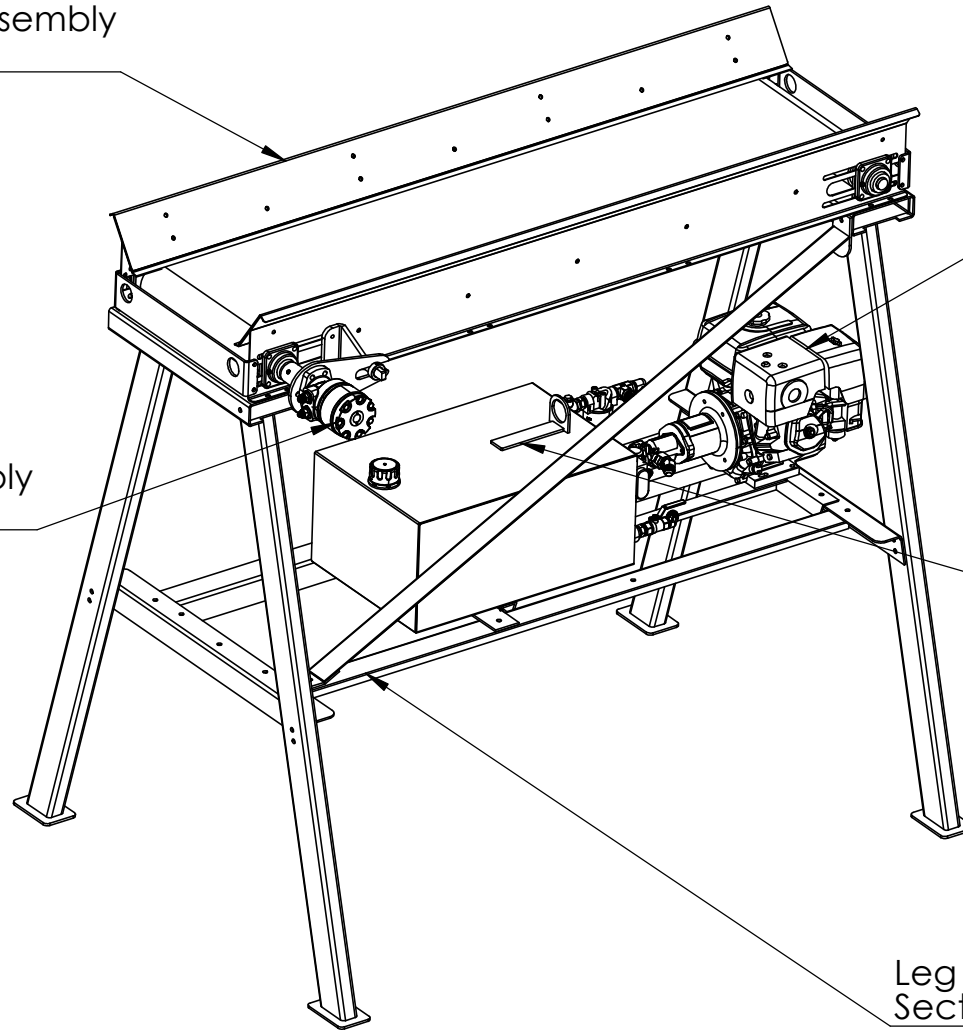

## MBL - Mini Belt Loader

Conveyor Assembly  
Section 1

Engine & Pump Assembly  
Section 2

Drive Motor Assembly  
Section 5

Hydraulic Tank Assembly  
Section 3

Leg Assembly  
Section 4

**Mini Belt Loader**

## Mini Belt Loader

BOM Table

| ITEM NO. | PART NUMBER    | DESCRIPTION           | QTY. |
|----------|----------------|-----------------------|------|
| 1        | C981           | Wing Wall             | 2    |
| 2        | CCL Skirtboard | Rubber Skirtboard     | 2    |
| 3        | M310           | Flange Bearing        | 4    |
| 4        | CCL-107        | Flange Bearing Backer | 4    |
| 5        | M390           | Belt Pulley           | 2    |
| 6        | S809           | Head Shaft            | 1    |
| 7        | R622           | Conveyor Belt         | 1    |
| 8        | C980           | Conveyor Assembly     | 2    |
| 9        | S810           | Tail Shaft            | 1    |
| 10       | C314           | Conveyor End Bracket  | 1    |