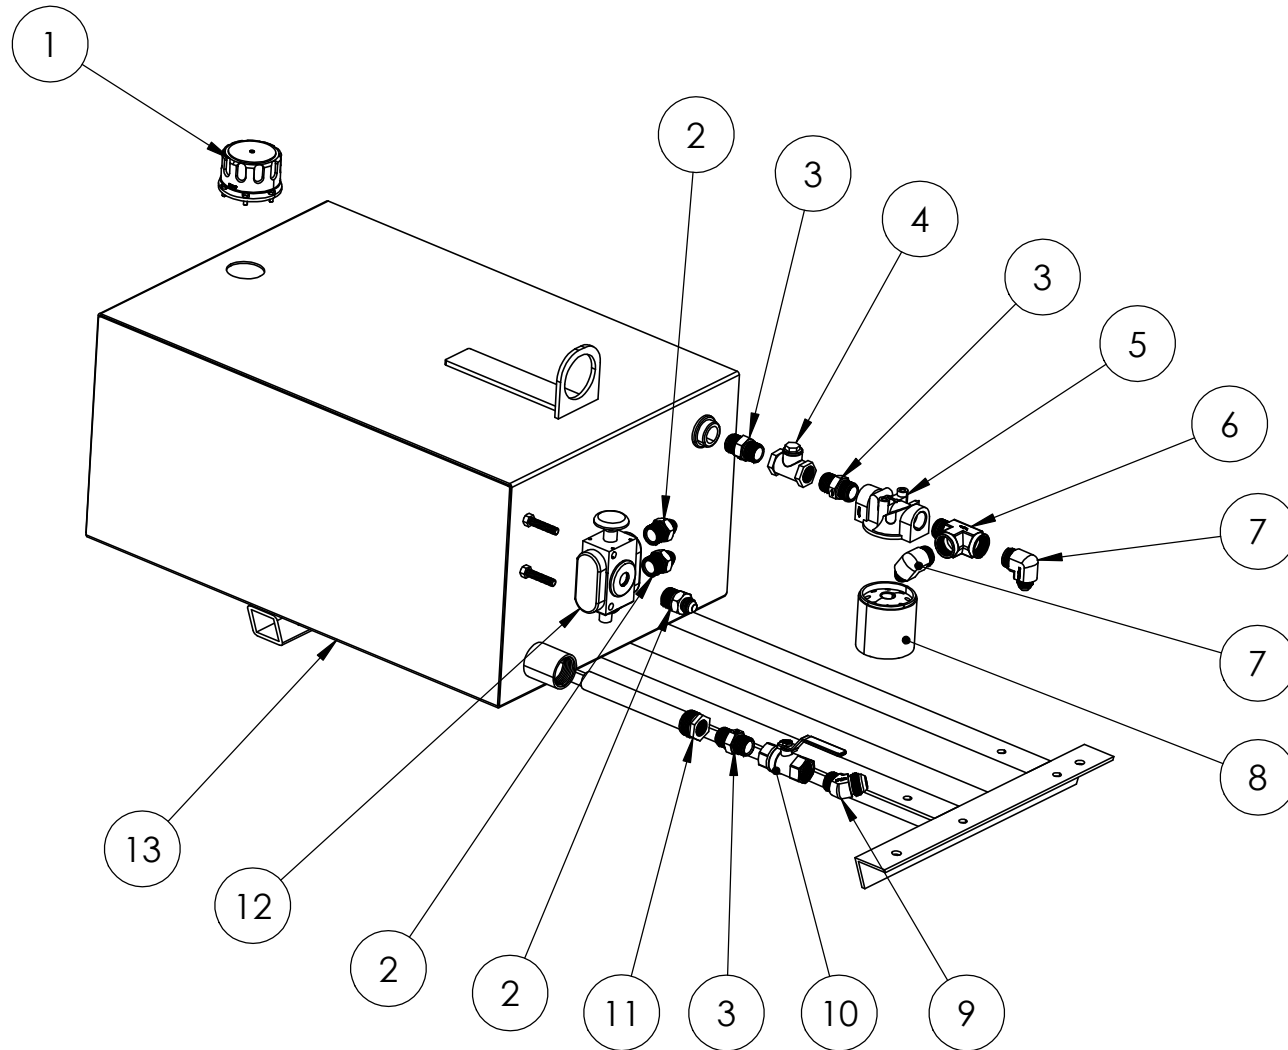

Section 3 Diagram
Hydraulic Tank Assembly

CART-AWAY
Cart-Away Concrete Systems

Parts Catalog
Customer Service Hot Line
800-909-9809

MBL - Mini Belt Loader

Section 3 Parts
Hydraulic Tank Assembly

CART-AWAY
Cart-Away Concrete Systems

Parts Catalog
Customer Service Hot Line
800-909-9809

MBL - Mini Belt Loader

ITEM NO.	PART NUMBER	DESCRIPTION	QTY.
1	H502	Filler Breather Cap	1
2	H170	Hydraulic Adapter	3
3	H210	Hydraulic Adaptor	3
4	H421	Back Flow Valve	1
5	H511	Filter Head	1
6	H289	Hydraulic TEE Adapter	1
7	H189	Hydraulic 90 Adapter	2
8	H521	Hydraulic Filter	1
9	H184	Hydraulic 45 Adapter	1
10	H599	3/4" Ball Valve	1
11	H503	Hydraulic Strainer	1
12	H430	Hydraulic Valve Selector	1
13	Powerpack Steelwork	Powerpack Steelwork	1